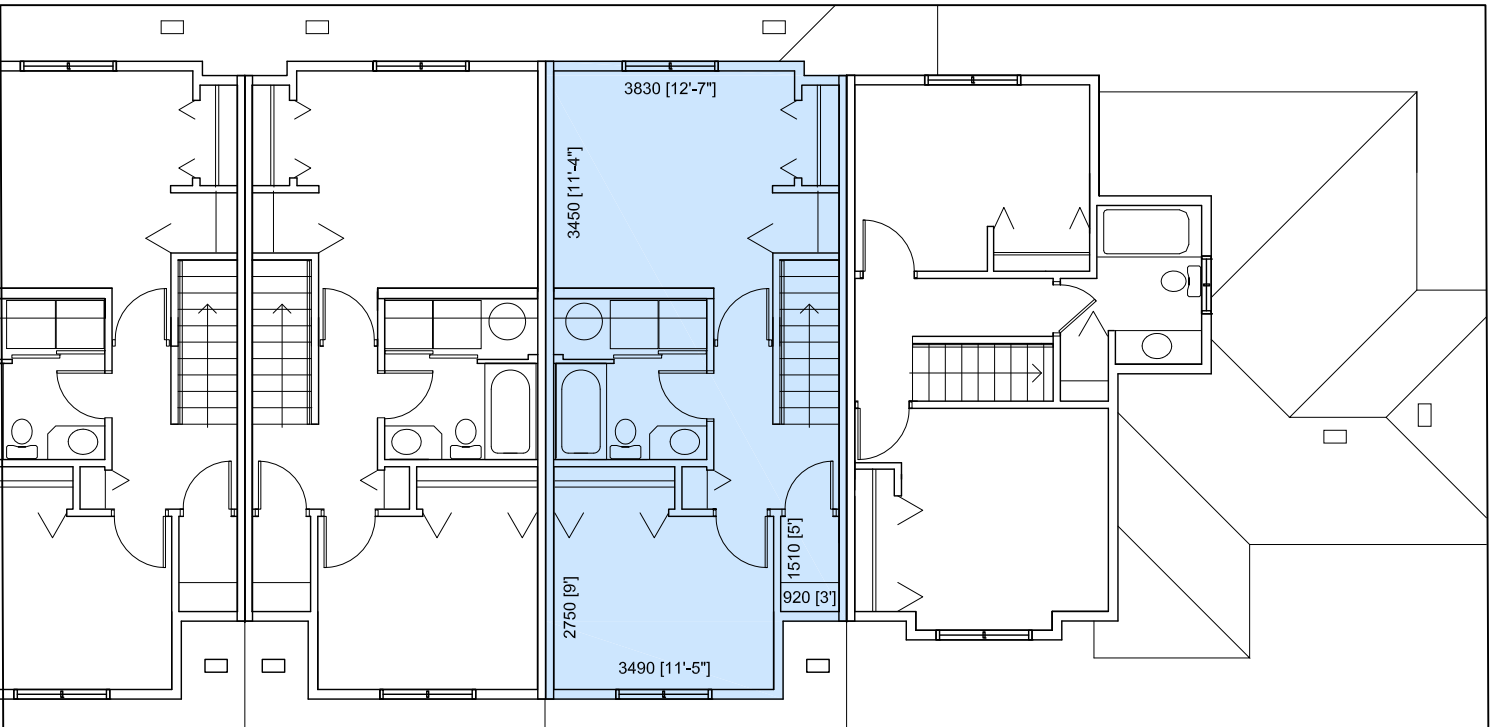

Main Level

Upper Level

Sample 2 Bedroom Townhouse
 Approx. 90.9 sq.m.(878 sq. ft)